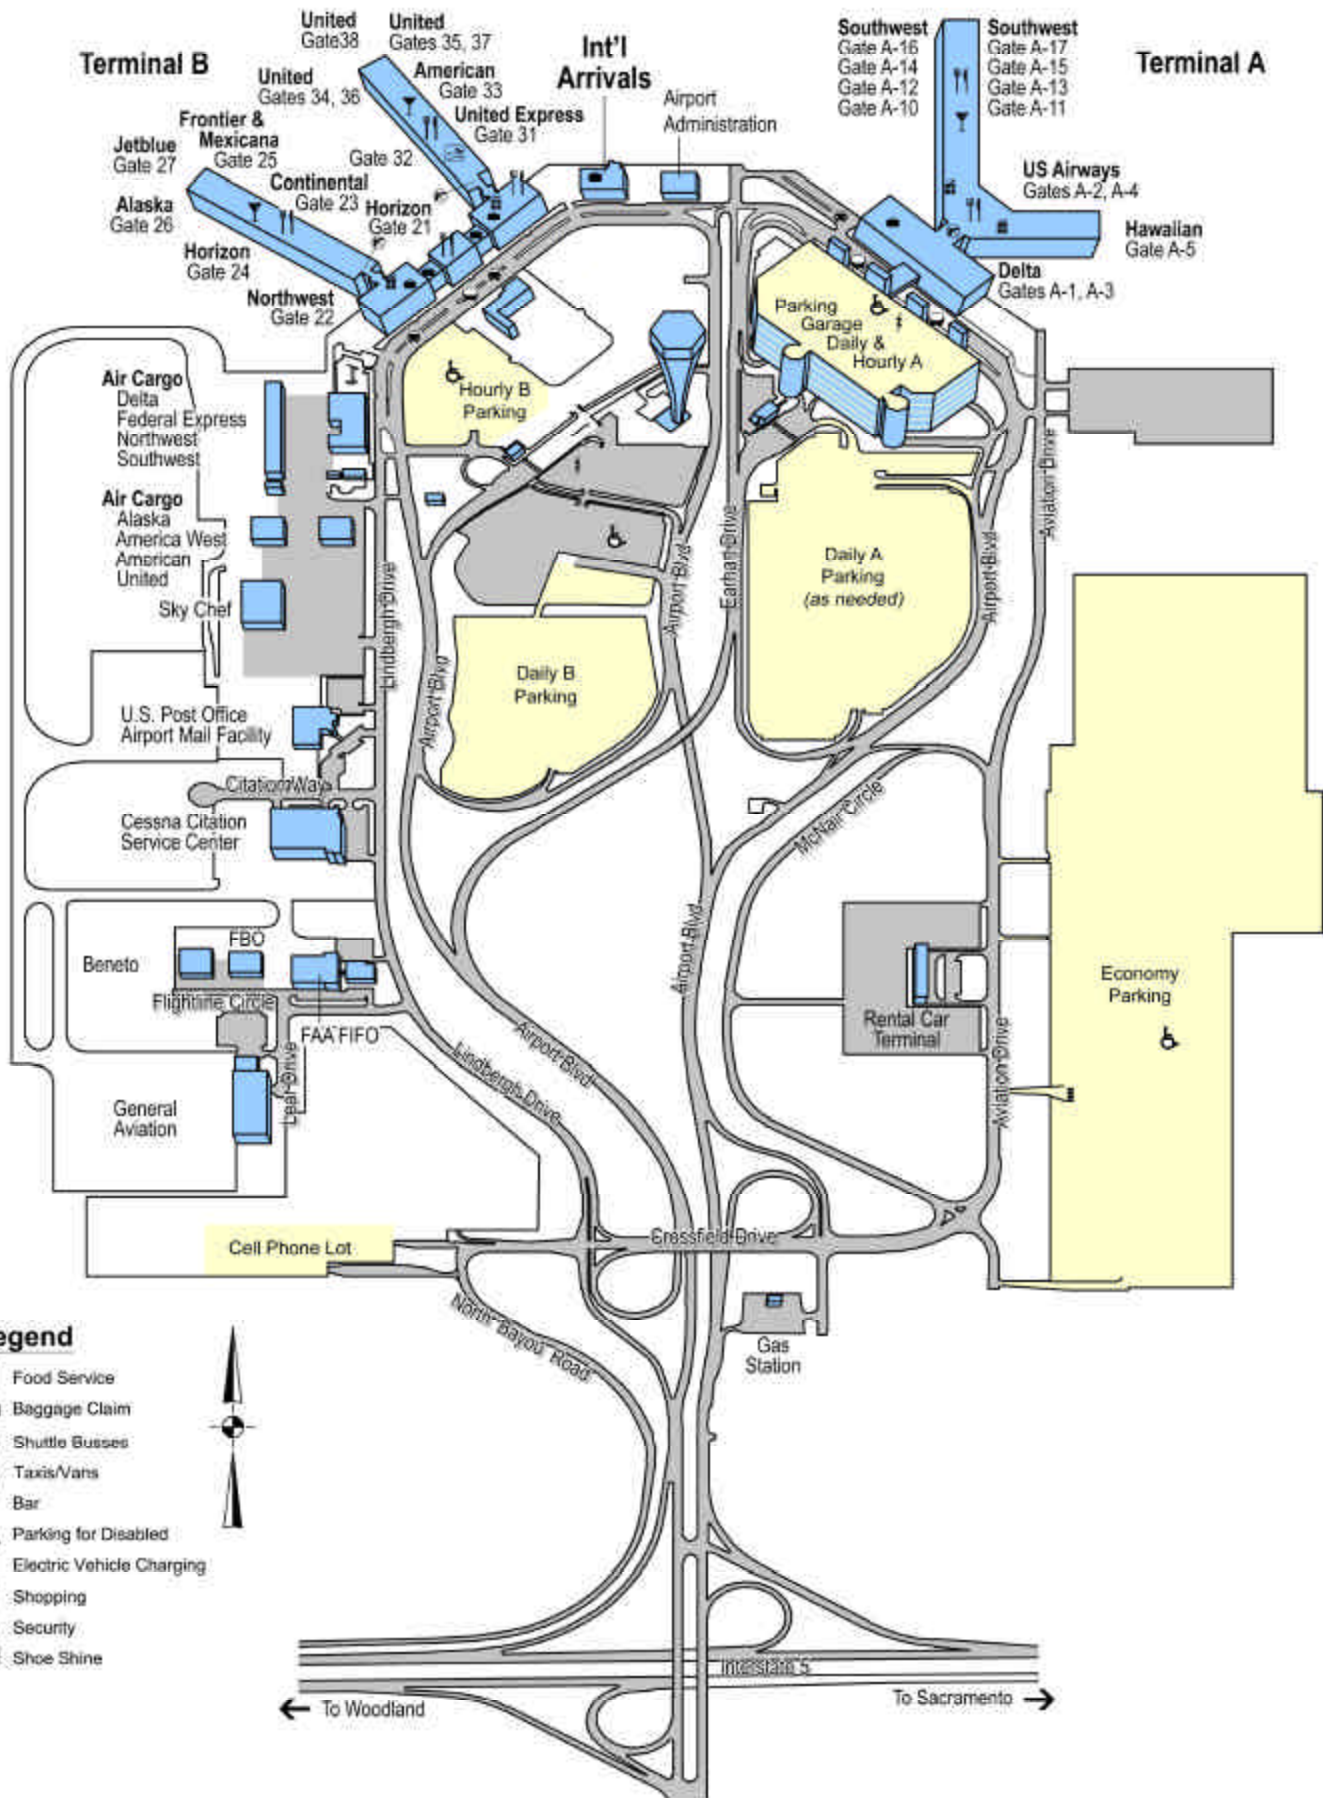

Sacramento International Airport

Legend

-  Food Service
-  Baggage Claim
-  Shuttle Busses
-  Taxis/Vans
-  Bar
-  Parking for Disabled
-  Electric Vehicle Charging
-  Shopping
-  Security
-  Shoe Shine

← To Woodland Interstate 5 To Sacramento →